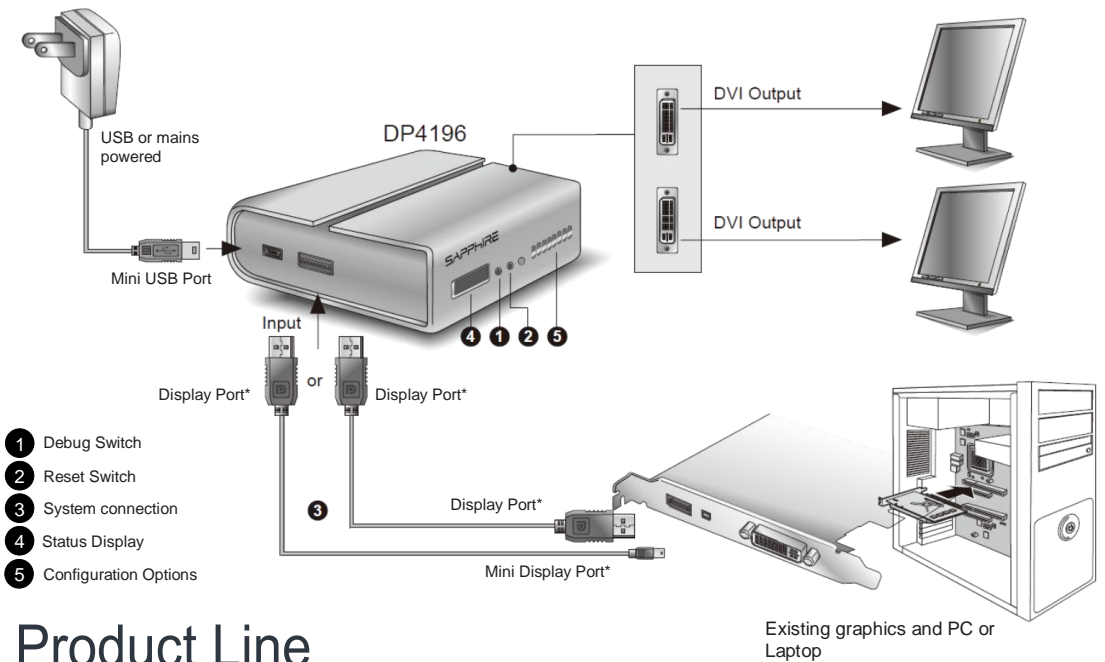

SAPPHIRE's Vid-2X is a compact stand-alone unit that allows two Full HD™ monitors to be connected to a single Thunderbolt, DisplayPort or DualLink-DVI output of a laptop or desktop. A completely external solution, requiring no software or drivers loaded, it won't break any warranties or cause infuriating set up issues. For classrooms or boardrooms, the Vid-2X can even mirror the same image on two different monitors; ideal for learning environments and engaging presentations. Enabling multiple monitors has never been so easy ! Just plug in the monitors and a USB cable for power and enjoy the instant productivity gains offered by multi-monitor set ups.

This device is ideal for users who do not feel comfortable opening PCs, or who use devices that cannot be expanded such as laptops, netbooks as well as OEM systems under corporate lease.

SAPPHIRE understands that IT departments are naturally resistant to adding platforms to their infrastructure for several reasons – unfamiliarity with new vendors, cost of training IT personnel, and concerns about compatibility between hardware and operating systems are just a few. Vid-2X is the only solution that provides a simple and non-intrusive solution for multi-monitor productivity across operating systems and hardware platforms.

Sapphire Vid-2X

Expand Your View

Connection Diagram

NO OPERATING SYSTEM DEPENDENCIES

No drivers to install, no software to configure. Simply connect and enjoy the benefits of more desktop space.

PRODUCTIVITY BOOST